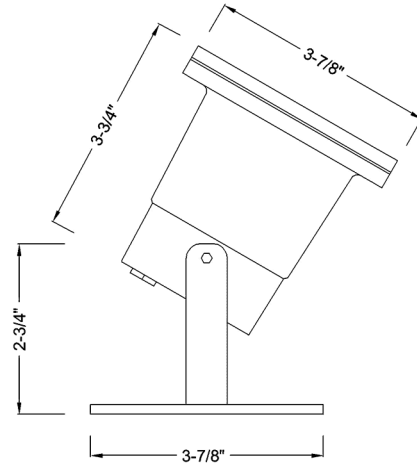

UW-125-BS
UW-125-SS

LED UNDERWATER LIGHTS

DIMENSIONS:

MODEL	WATTS	VOLTAGE	LUMENS	COLOR TEMP	HOUSING
UW-125-BS	5W	12VAC/DC	400LM	3000K	Cast Brass
UW-125-SS	5W	12VAC/DC	400LM	3000K	Stainless Steel

ACCESSORIES INCLUDED:

Silicon-filled wire nuts

20FT. SPT-2 18AWG Lead Wire

LIGHTING SPECIFICATIONS:

- Light Source: MR16 Lamp Included (WESTGATE Part Number: MR16-400L-30K-D)
- Lens: Glass Lens
- Total lumens: 400LM
- Color temperature: 3000K
- Beam angle: 36°

WARRANTY: 1 years

ELECTRICAL SPECIFICATIONS:

- Voltage: 12VAC/DC
- Wattage: 5W
- Efficacy: 80LM/W

HOUSING SPECIFICATIONS:

- Housing: Cast Brass/Stainless Steel
- Silicon-filled wire nuts
- 20FT. SPT-2 18AWG Lead Wire
- IP rating: IP67, Suitable for wet Locations